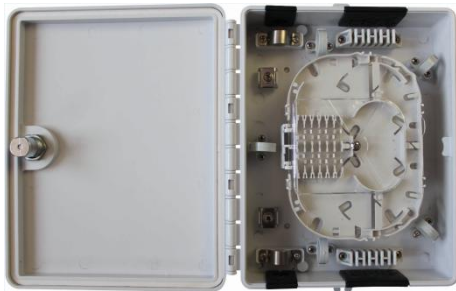

DIGITUS® Fiber Optical Distribution Box for 8x SC Duplex, 8x LC Duplex

✓ Compact design

✓ Wall mounting and pole mounting

✓ LSZH material

✓ 8x SC Duplex, 8x LC Duplex

Abstract

DIGITUS® Fiber Optical Distribution Box for 8x SC Duplex, 8x LC Duplex, 2 cables, color grey (RAL 7035)

Features

- Compact design
- Suitable for wall mounting and pole mounting
- Free breathing box for indoor use
- In-line and bottom configuration possible for main cable
- Wrap around cable seals for main cable and drops
- Incl. opening for fibers from riser cable
- Compatible with mechanical splice, and heat shrink protective sleeves
- LSZH material
- Drop cables are terminated individually
- Separate storage of un-connected fibers from spliced drop fibers
- Possibility to integrate PON splitters
- Main cable up to 15 mm diameter, Drop cable up to 3 mm diameter
- Easy drop cable termination on strain relief device
- Dimensions (HxWxD): 63.5x195x260 mm
- Cable ports: 2 cable ports (for cables with max. diameter 15 mm);
16 drop cable ports (for drop cables up to 3 mm diameter)
- Spliced fiber storage capacity: 12 splices
- PLC splitter: 1x8, 1x16 PLC splitter
- Adapter capacity: 8x SC Simplex adapters

Product Overview

The item "DN-9688008" from DIGITUS® Professional consists of compact LSZH material. It is suitable for wall- or pole mounting.

Product Images

Product Number Information

DN-9688008 Fiber Optical Termination Box for 8x SC/SX, 8x LC/DX, 2 cables, 63.5x195x260 mm, color grey (RAL 7035)