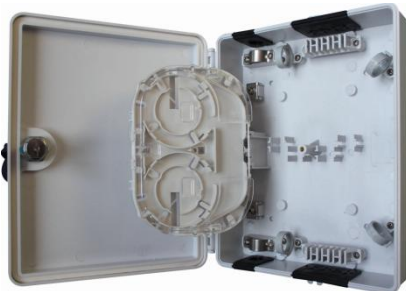

DIGITUS® Fiber Optical Distribution Box for 8x SC Duplex, 8x LC Duplex

✓ Compact design

✓ Wall mounting and pole mounting

✓ LSZH material

✓ 8x SC Duplex, 8x LC Duplex

Abstract

DIGITUS® Fiber Optical Distribution Box for 8x SC Duplex, 8x LC Duplex, 2 cables, color grey (RAL 7035)

Features

- Compact design
- Suitable for wall mounting and pole mounting
- Free breathing box for indoor use
- In-line and bottom configuration possible for main cable
- Wrap around cable seals for main cable and drops
- Incl. opening for fibers from riser cable
- Compatible with mechanical splice, and heat shrink protective sleeves
- LSZH material
- Drop cables are terminated individually
- Separate storage of un-connected fibers from spliced drop fibers
- Possibility to integrate PON splitters
- Main cable up to 15 mm diameter, Drop cable up to 3 mm diameter
- Easy drop cable termination on strain relief device
- Dimensions (HxWxD): 63.5x195x260 mm
- Cable ports: 2 cable ports (for cables with max. diameter 15 mm);
16 drop cable ports (for drop cables up to 3 mm diameter)
- Spliced fiber storage capacity: 12 splices
- PLC splitter: 1x8, 1x16 PLC splitter
- Adapter capacity: 8x SC Simplex adapters

Product Overview

The item "DN-9688008" from DIGITUS® Professional consists of compact LSZH material. It is suitable for wall- or pole mounting.

Product Images

Product Number Information

DN-9688008 Fiber Optical Termination Box for 8x SC/SX, 8x LC/DX, 2 cables, 63.5x195x260 mm, color grey (RAL 7035)